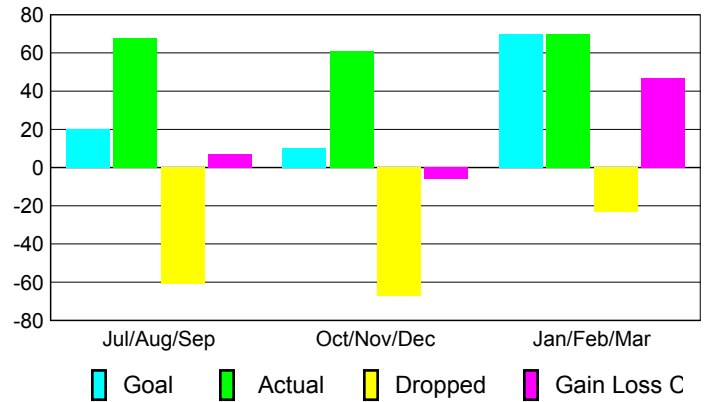

Membership Results 2008-2009

Goal, New, Dropped, Gain/Loss