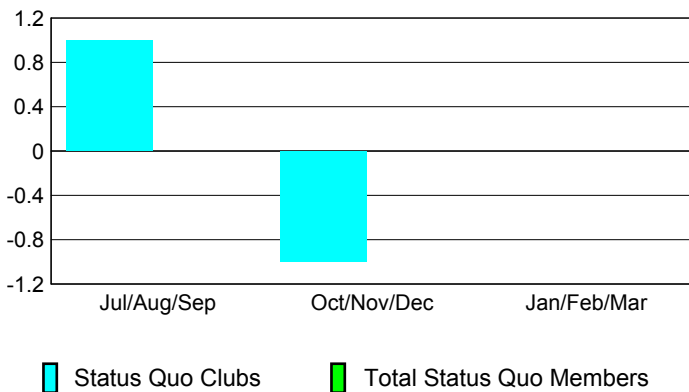

Club Results 2008-2009

Goal, New, Dropped, Gain/Loss

Comparison of Club Gain/Loss

Current Year Compared to the Previous Year

YTD Status Quo Clubs 2008-2009

Status Quo Clubs Compared to Status Quo Members

MEMBERSHIP

Membership Results 2008-2009

Membership 2007-2008

Month	Net Memb	Actual New	Actual Dropped	Gain/Loss of	Gain/Loss of
	Goal	Memb	Memb	Memb	Memb
Jul/Aug/Sep	20	68	-61	7	36
Oct/Nov/Dec	10	61	-67	-6	-36
Jan/Feb/Mar	70	70	-23	47	66
Totals	100	199	-151	48	66