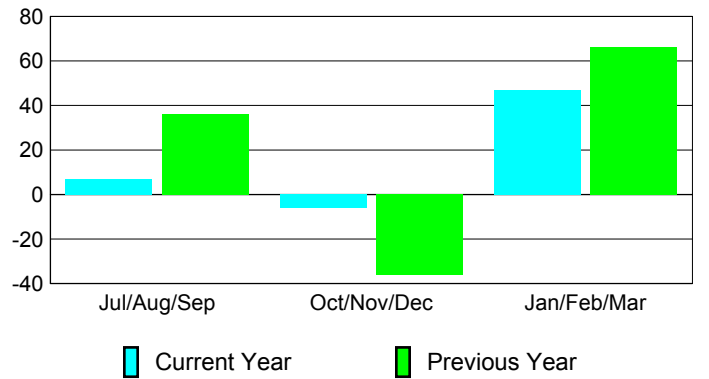

Membership Results 2008-2009

Membership 2007-2008

Month	Net Memb	Actual New	Actual Dropped	Gain/Loss of	Gain/Loss of
	Goal	Memb	Memb	Memb	Memb
Jul/Aug/Sep	20	68	-61	7	36
Oct/Nov/Dec	10	61	-67	-6	-36
Jan/Feb/Mar	70	70	-23	47	66
Totals	100	199	-151	48	66

Membership Results 2008-2009

Goal, New, Dropped, Gain/Loss

Comparison of Membership Gain/Loss

Current Year Compared to the Previous Year

Gender Comparison 2008-2009