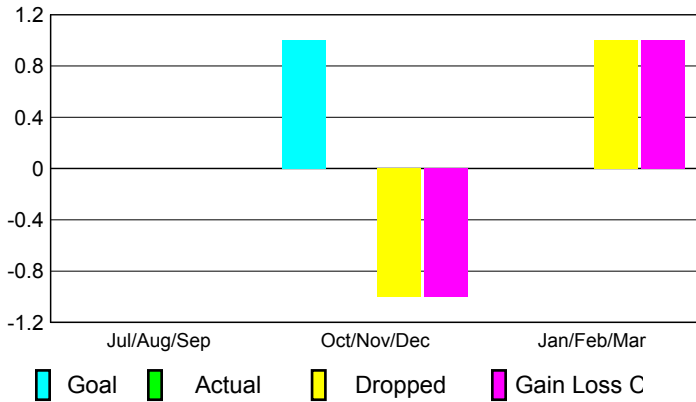

2008-2009 GMT Quarterly Report for District (or Undistricted) **District 355 J**

GMT: **BYEONG-DEOK KIM**

Location: **REPUBLIC OF KOREA**

GMT CA: **5**

CLUBS

Club Results 2008-2009

Clubs 2007-2008

Month	New Club	Actual New	Actual Dropped	Gain/Loss of	Gain/Loss of
	Goal	Clubs	Clubs	Clubs	Clubs
Jul/Aug/Sep	0	0	0	0	1
Oct/Nov/Dec	1	0	-1	-1	0
Jan/Feb/Mar	0	0	1	1	1
Totals	1	0	0	0	2

Club Results 2008-2009

Goal, New, Dropped, Gain/Loss

Comparison of Club Gain/Loss

Current Year Compared to the Previous Year

YTD Status Quo Clubs 2008-2009

Status Quo Clubs Compared to Status Quo Members

MEMBERSHIP