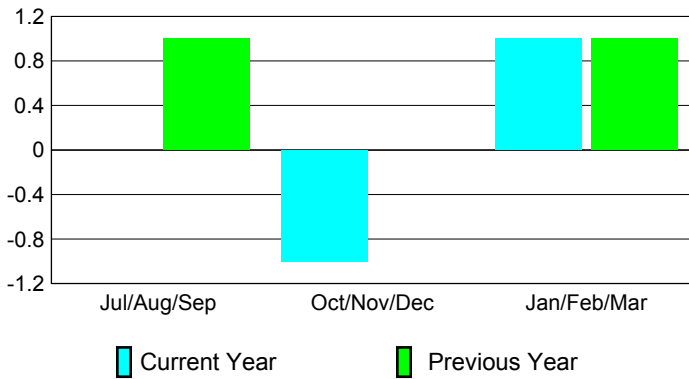

2008-2009 GMT Quarterly Report for District (or Undistricted) **District 355 J**

GMT: **BYEONG-DEOK KIM**

Location: **REPUBLIC OF KOREA**

GMT CA: **5**

CLUBS

Club Results 2008-2009

Clubs 2007-2008

Month	New Club	Actual New	Actual Dropped	Gain/Loss of	Gain/Loss of
	Goal	Clubs	Clubs	Clubs	Clubs
Jul/Aug/Sep	0	0	0	0	1
Oct/Nov/Dec	1	0	-1	-1	0
Jan/Feb/Mar	0	0	1	1	1
Totals	1	0	0	0	2

Club Results 2008-2009

Goal, New, Dropped, Gain/Loss

Comparison of Club Gain/Loss

Current Year Compared to the Previous Year

YTD Status Quo Clubs 2008-2009

Status Quo Clubs Compared to Status Quo Members

MEMBERSHIP